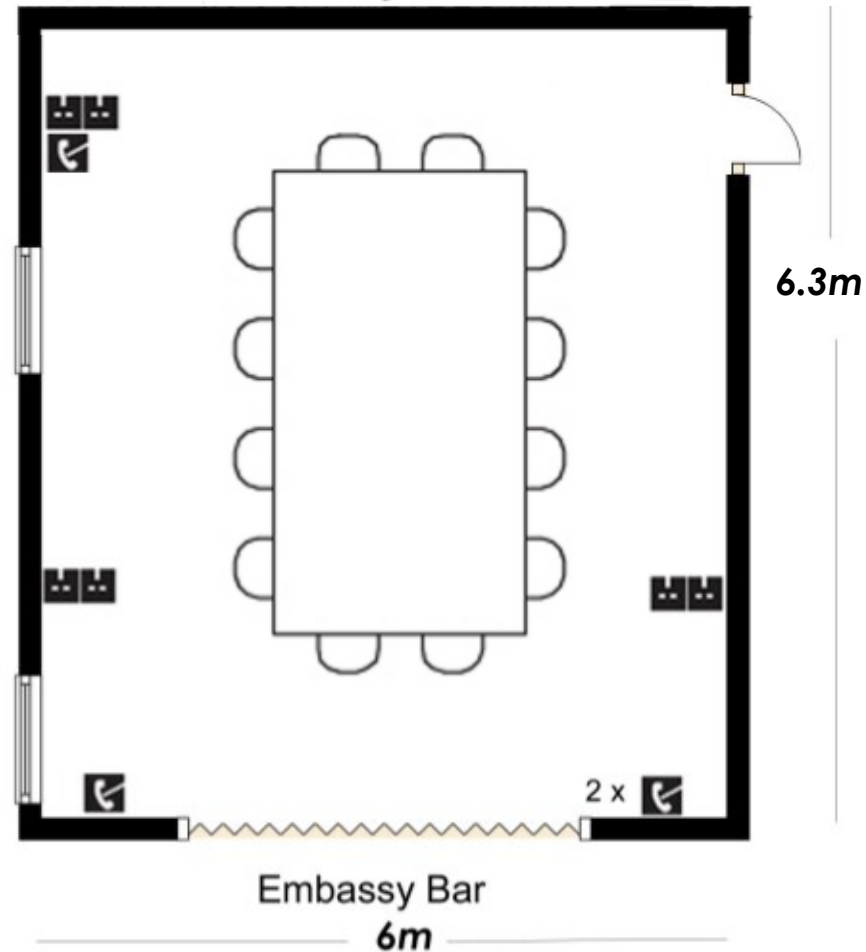

**THE  
ADDRESS**  
CORK

Embassy Room

**Wi-Fi Enabled**

- Electric Sockets
- Telephone
- LCD / TV Sockets
- Microphone Point
- ISDN Line
- Disabled Access

**3.24 Ceiling Hgt**