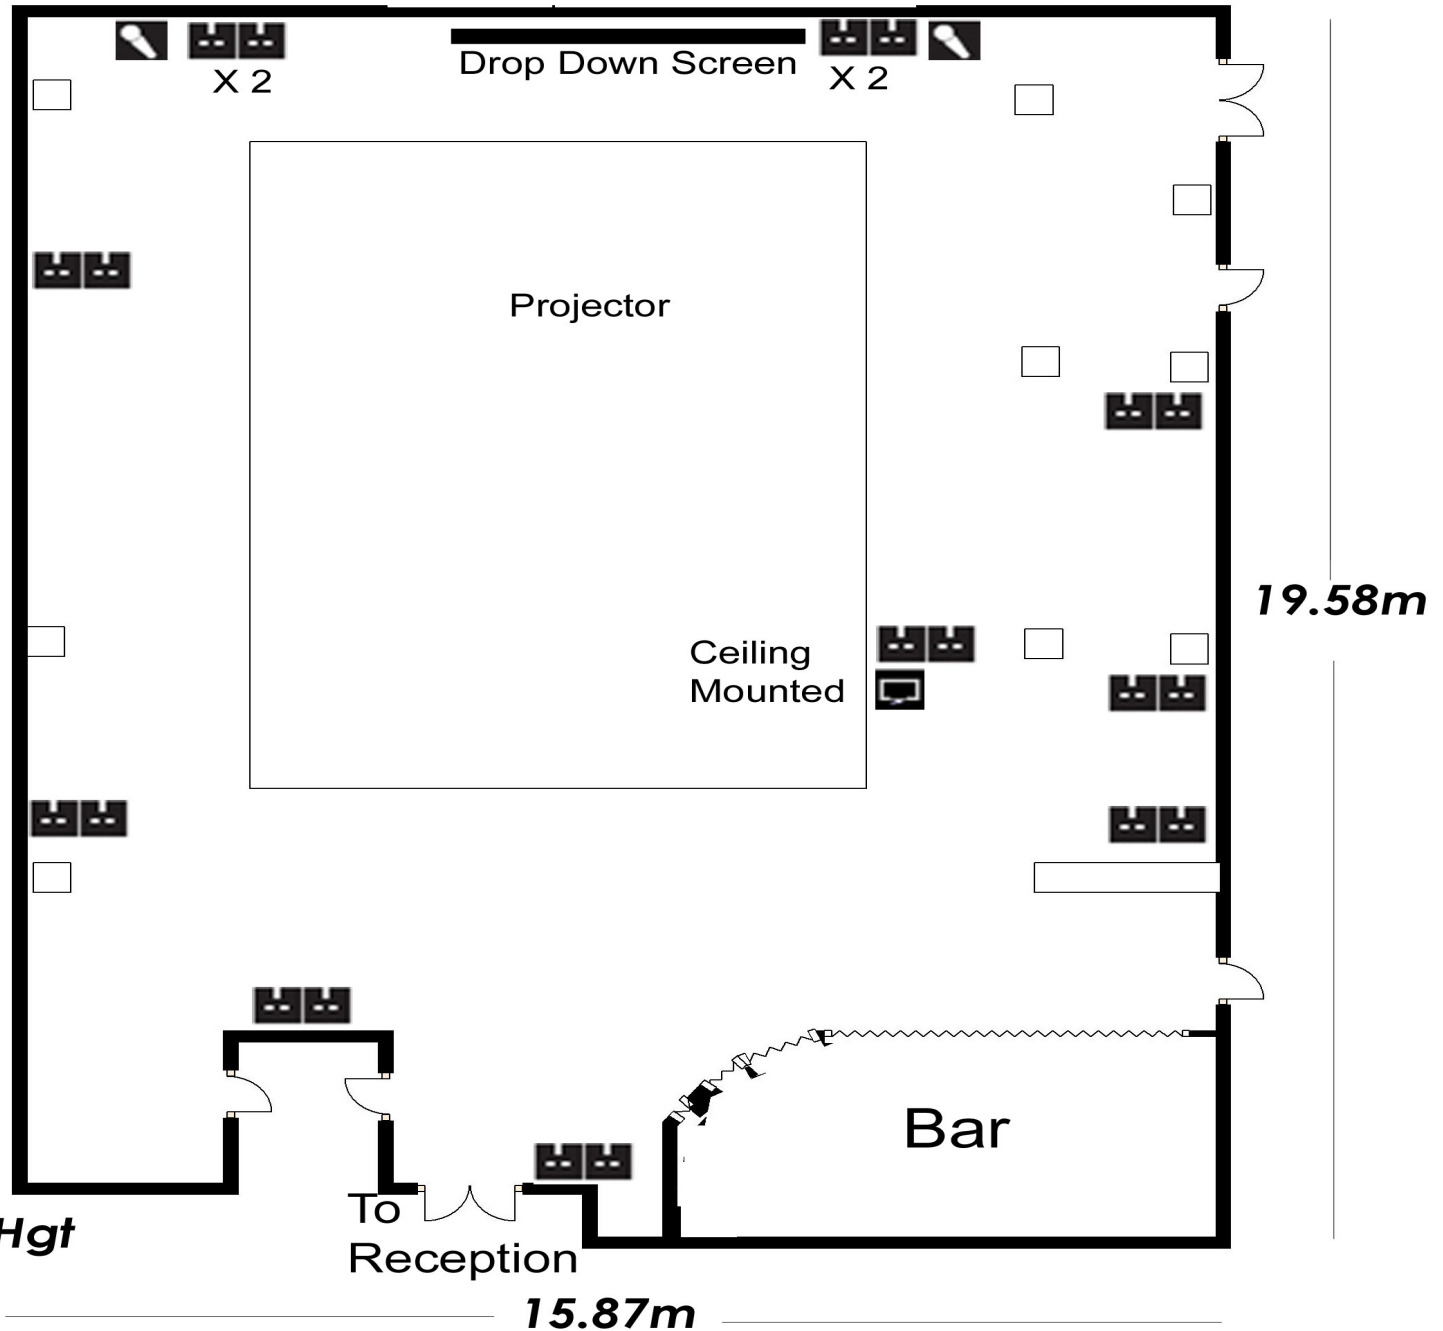

Bellevue Suite *Wi-Fi Enabled*

THE
ADDRESS
CORK

- Electric Sockets
- Telephone
- LCD / TV Sockets
- Microphone Point
- ISDN Line
- Disabled Access