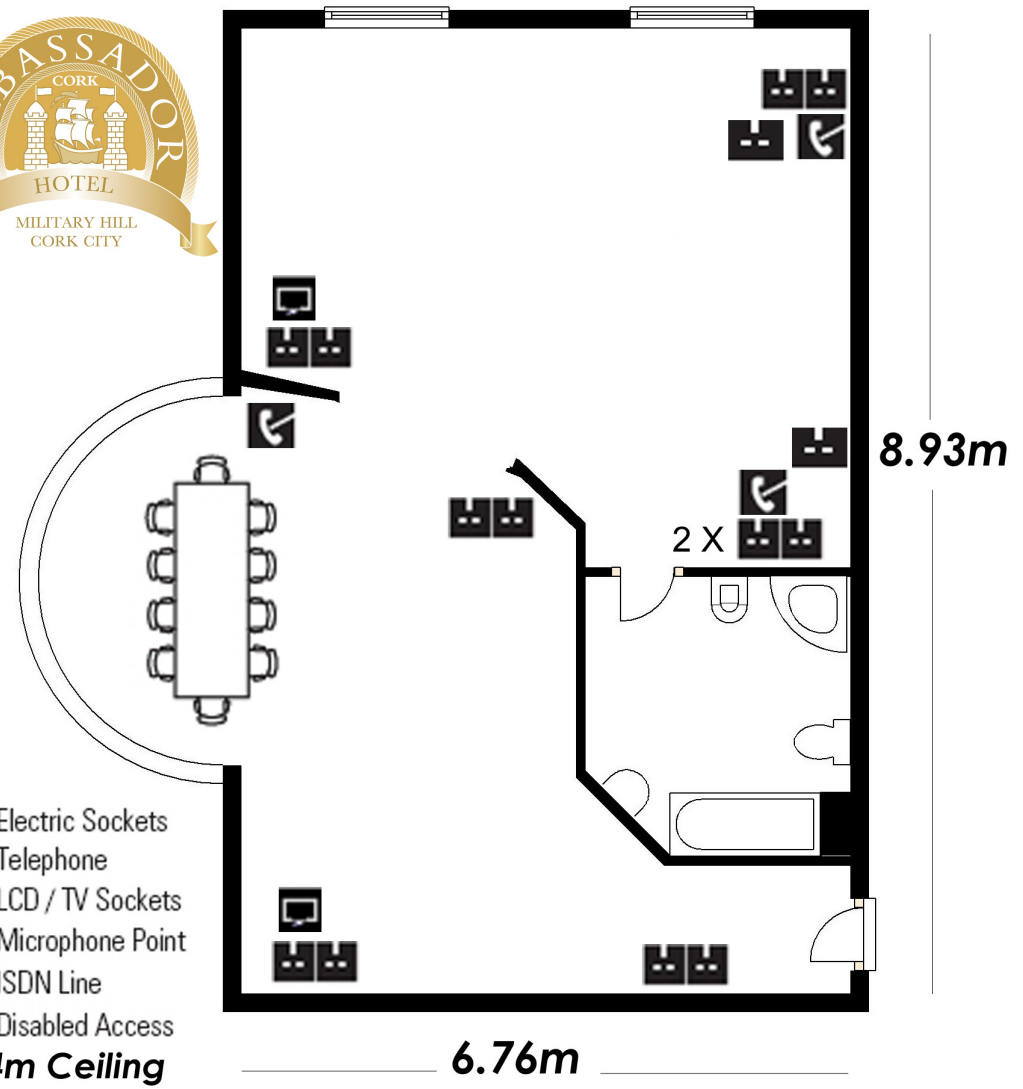

# Suite 108

-  Electric Sockets
  -  Telephone
  -  LCD / TV Sockets
  -  Microphone Point
  -  ISDN Line
  -  Disabled Access
- 3.4m Ceiling Hgt**

6.76m

8.93m